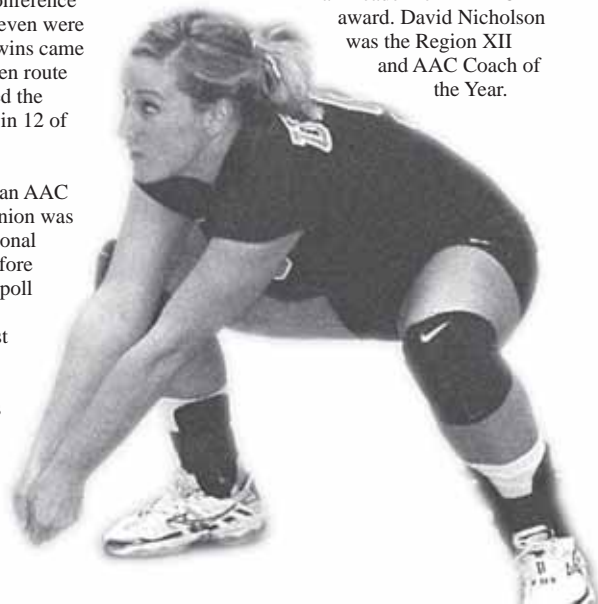

No.	Player	GP	MP	K	E	TA	Pct.	A	SA	SE	RE	Dig	BS	BA	BE
1	Nicole Bistline	8	5	1	8	15	-.467	0	0	0	0	0	0	0	0
3	Brooke Bowlin	1	1	0	0	0	0	0	0	0	0	0	0	0	0
4	Tara Gambrel	30	12	36	18	108	.167	0	0	0	0	6	1	8	6
5	Stephanie Pateman	180	49	601	238	1562	.232	4	19	38	5	96	18	57	40
6	Monica Moreland	138	38	127	31	381	.252	1454	52	40	1	438	6	25	44
7	Christina Prindle	179	49	29	11	163	.110	415	109	55	79	488	0	2	4
8	Elisabeth Howard	18	13	1	0	6	.167	1	2	6	8	36	0	0	0
9	Suzannah Behnken	146	46	6	10	59	-.068	1	24	49	53	289	0	0	0
10	Marlee Cooper	162	44	409	146	1134	.232	22	27	25	32	169	27	73	79
12	Deena O'Hare	170	48	389	181	1184	.176	7	2	3	1	73	11	25	43
13	Tracie Phillips	176	49	8	9	97	-.010	10	76	95	80	924	0	0	0
15	Meg Donnelly	152	45	9	8	51	.020	1	95	109	14	110	4	2	3
17	Danielle Singer	1	1	0	0	1	.000	0	0	0	0	0	0	0	0
19	Melissa Shannon	17	9	0	0	1	.000	0	1	2	6	34	0	0	0
20	Brooke Vinovich	180	49	475	130	1299	.266	54	0	0	11	31	13	102	75
21	Sarah Alderson	170	48	2	2	18	.000	3	52	47	36	354	0	0	0
22	Autumn Combs	180	49	281	44	753	.315	1	0	0	0	5	110	122	62
	Total	180	49	2374	836	6832	.225	1973	459	469	326	3054	190	416	356