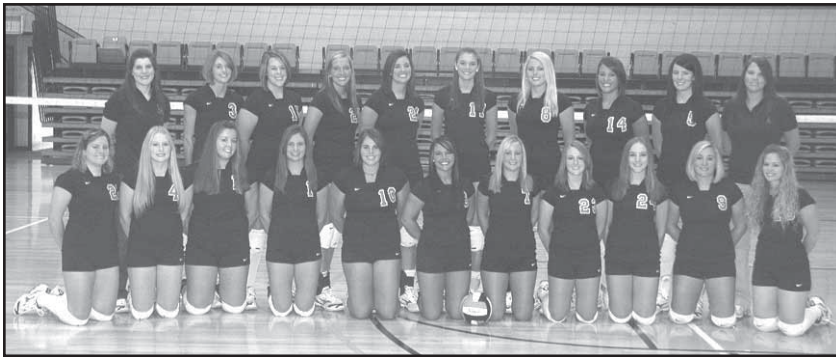

No.	Name	Ht.	Yr.	Pos.	Hometown/Previous School
1	Nicole Bistline	5-8	SO	OH	Frankfort, Ky./Franklin County
3	Lauren Wilson	6-0	FR	MB	Corbin, Ky./Lynn Camp
4	Tara Gambrel	5-7	SO	OH	Middlesboro, Ky./Middlesboro
5	Stephanie Pateman	5-11	SR	OH	Weyburn, Canada/Weyburn Comp.
6	Monica Moreland	5-5	SO	S	Louisville, Ky./Butler
7	Christina Prindle	5-6	JR	S/DS	Florence, Ky./Boone County
8	Courtney Compton	6-1	FR	MB	Somerset, Ky./Southwestern Pulaski
9	Suzannah Behnken	5-6	SR	DS	Tempe, Ariz./McClintock
10	Marlee Cooper	5-11	SR	MB	Bloomington, Ill./University High
11	Tara Mefford	5-11	FR	RS	Williamstown, Ky./Williamstown Ind.
14	LeeAnn Kirschner	5-11	SO	MB	Barbourville, Ky./Knox Central
15	Meg Donnelly	5-10	JR	OH	Middletown, Ohio/Lakota East
16	Breia Johnson	5-11	FR	OH	Ocala, Fla./Vanguard
17	Amelia Cantrell	6-1	FR	MB	Georgetown, Ky./Scott County
19	Melissa Shannon	5-4	JR	DS	Danville, Ky./Mid-Continent College
20	Brooke Vinovich	6-0	JR	OH/RS	Somerset, Ky./Pulaski County
21	Sarah Alderson	5-6	SO	DS	Birmingham, Ala./Oak Mountain
22	Autumn Combs	6-0	JR	MB	Florence, Ky./Boone County
23	Lesley Isaacs	5-5	FR	S	McKee, Ky./ Jackson County
24	Cailin Cornett	5-7	FR	OH	Annville, Ky./Jackson County

Head Coach: Whitney Erb

Assistant Coach: Kellen Foganholi

Student Assistants: Deena O'Hare and Brooke Bowlin

Managers: Whitney McAlpin, Tara Wright and Amy Deiningner

9-Suzannah Behnken
Senior
Def. Specialist
5-foot-6
Tempe, Ariz./McClintock
Fourth Year with the Lady Bulldogs

2007 Highlights: Played in 146 games ... Recorded 6 kills ... Served 24 aces ... Totaled 289 digs ...
2006 Highlights: Played in 93 games ... Posted 6 kills, 1 assist, 11 service aces and 252 digs ...
2005 Highlights: Played in 111 games ... Named the NAIA Libero of the Week on Oct. 25, 2005 ... Posted 74 kills, 18 assists, 32 service aces, 318 digs and 9 total blocks

10-Marlee Cooper
Senior
Middle Blocker
5-foot-11
Bloomington, Ill./University High
Fourth Year with the Lady Bulldogs

2007 Highlights: Named to All-Region XII and All-AAC teams ... Set Union career kills record on September 16 ... Played in 162 games ... Finished year with 409 kills ... Totaled 100 blocks ... Accounted for 22 assists ... Served 27 aces ...
2006 Highlights: Played in 137 games ... Named to the NAIA All-Region XII and AAC All-Conference Teams ... Named Region XII and AAC Player of the Week on Oct. 9, 2006 ... Set new school record with 527 kills and ranked second in the AAC ... Posted 25 assists, 22 service aces, 344 digs and 143 blocks ...
2005 Highlights: Played in 116 games ... Named to the AAC All-Freshman Team ... Named Appalachian Athletic Conference Player of the Week on Nov. 8, 2005 ... Set the individual season school record for the most kills in a season with 457 and most kills per game with 3.94 ... Posted 16 assists, 29 service aces, 325 digs and 71 total blocks

5-Stephanie Pateman
Senior
Outside Hitter
5-foot-11
Weyburn, Canada/Weyburn Comp.
Fourth Year with the Lady Bulldogs